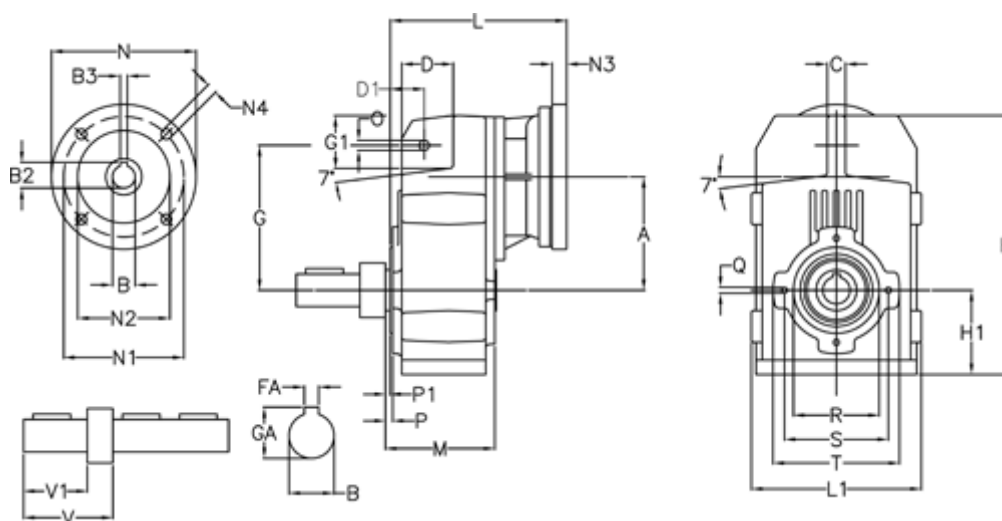

Article number: 29560109151220
 Description: Shaft mounted gear
 A102R-91,5-P63B5

Measures

A = 112.50	FA = 8	M = 100.5	Q = M8x12
B = 25	G = 140	N = 140	R = 80
B1 = 11	G1 = 51.0	N1 = 115	S = 100
B2 = 12.8	GA = 28.0	N2 = 95	T = 120
B3 = 4	H = 251.0	N4 = M8x19	V = 76.5
C = 20	H1 = 84.0	O = 11	V1 = 45
D = 47.5	L = 185.5	P = 4.5	
D1 = 35.0	L1 = 170	P1 = 3.0	